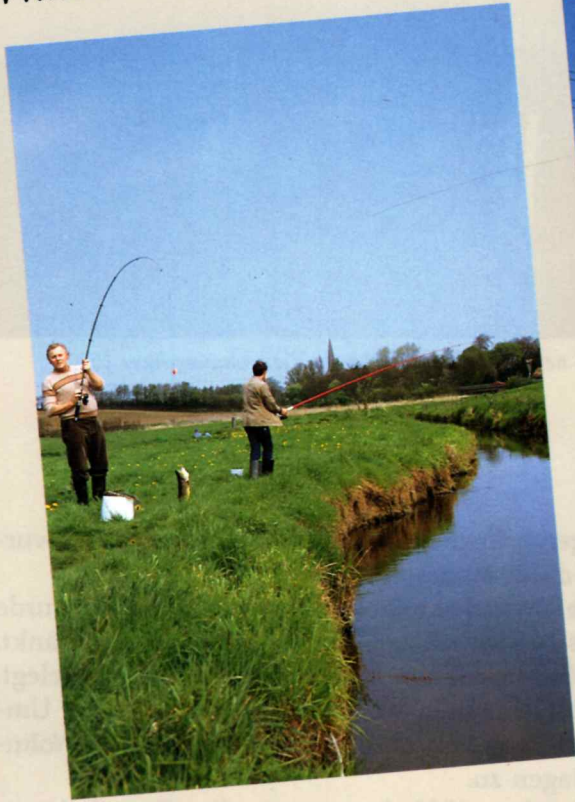

Wattenbeker Impressionen 1991

The following was first published in the magazine 'Der Kreisbote' for the 25th anniversary of the founding of the community in 1955. The text is a historical account of the community's development from 1955 to the present. The text is written in German and is a historical account of the community's development from 1955 to the present.